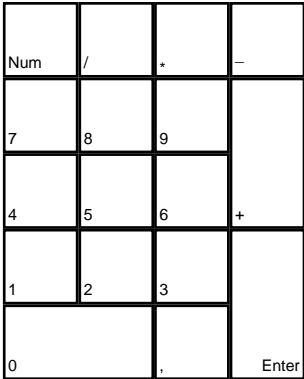

Arx Fatalis

deutsches Tastaturlayout / english keyboard layout

LMB: Activate / Use / Interact
RMB: Look Around

more keyboard layouts:
<http://www.keycardhq.de>