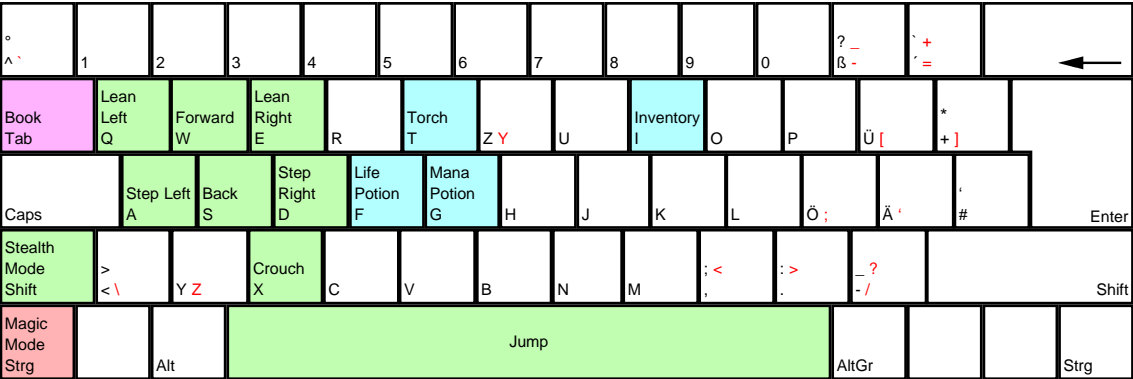

Arx Fatalis

deutsches Tastaturlayout / english keyboard layout

LMB: Activate / Use / Interact
RMB: Look Around

more keyboard layouts:
<http://www.keycardhq.de>