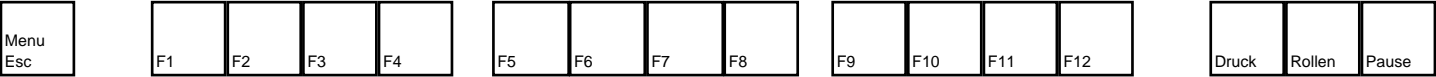

Arx Fatalis

deutsches Tastaturlayout / english keyboard layout

LMB: Activate / Use / Interact
RMB: Look Around

more keyboard layouts:
<http://www.keycardhq.de>