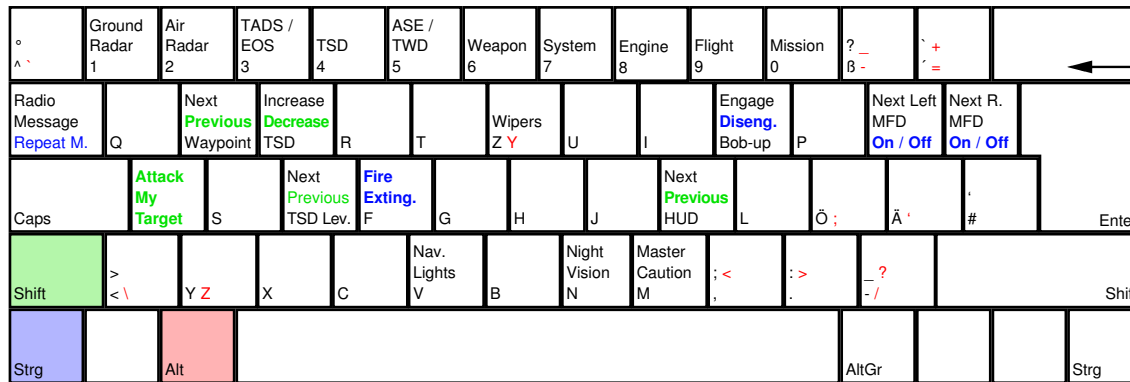

Enemy Engaged Cockpit Controls