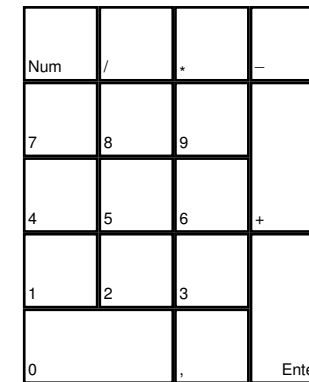

Enemy Engaged Cockpit Controls