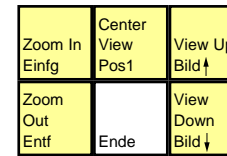

EverQuest

deutsches Tastaturlayout / english keyboard layout

LMB: Toggle Running
RMB: Looking Around / Show Shop Goods / Consider a Character

- A. Vital Statistics
- B. Text Display
- C. Persona
- D. Spells
- E. Macro Buttons
- F. Hot Buttons
- G. View
- H. Viewing Area
- I. Effects
- J. Party
- K. Help/Game Options