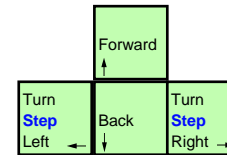

EverQuest

deutsches Tastaturlayout / english keyboard layout

LMB: Toggle Running
RMB: Looking Around / Show Shop Goods / Consider a Character

- A. Vital Statistics
- B. Text Display
- C. Persona
- D. Spells
- E. Macro Buttons
- F. Hot Buttons
- G. View
- H. Viewing Area
- I. Effects
- J. Party
- K. Help/Game Options