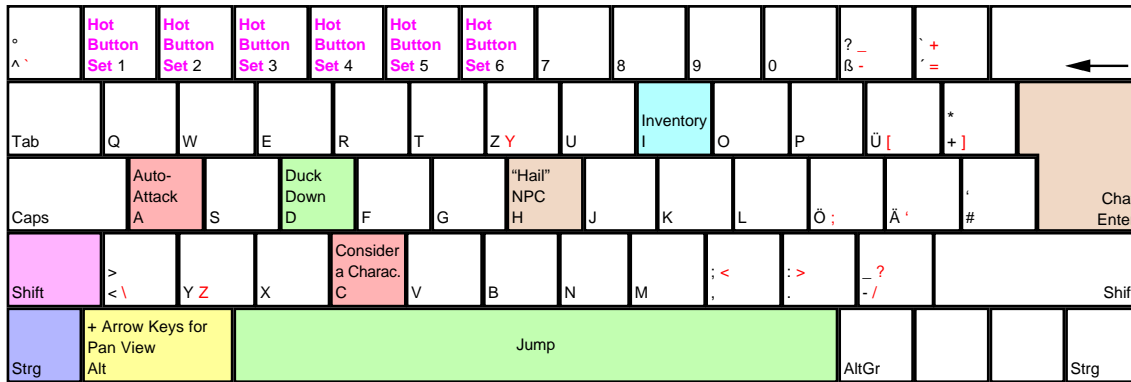

EverQuest

deutsches Tastaturlayout / english keyboard layout

LMB: Toggle Running
RMB: Looking Around / Show Shop Goods / Consider a Character

- A. Vital Statistics
- B. Text Display
- C. Persona
- D. Spells
- E. Macro Buttons
- F. Hot Buttons
- G. View
- H. Viewing Area
- I. Effects
- J. Party
- K. Help/Game Options