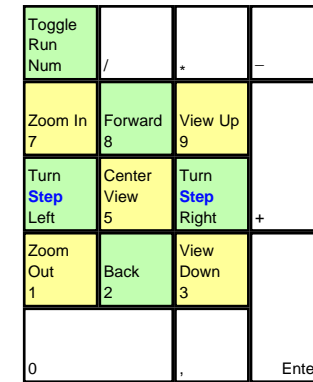

EverQuest

deutsches Tastaturlayout / english keyboard layout

LMB: Toggle Running
RMB: Looking Around / Show Shop Goods / Consider a Character

- A. Vital Statistics
- B. Text Display
- C. Persona
- D. Spells
- E. Macro Buttons
- F. Hot Buttons
- G. View
- H. Viewing Area
- I. Effects
- J. Party
- K. Help/Game Options