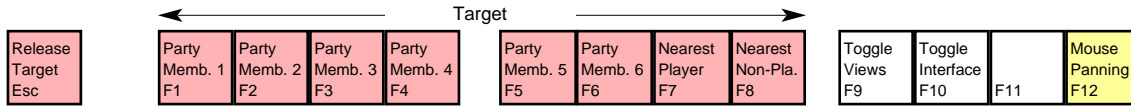

EverQuest

deutsches Tastaturlayout / english keyboard layout

LMB: Toggle Running
RMB: Looking Around / Show Shop Goods / Consider a Character

- A. Vital Statistics
- B. Text Display
- C. Persona
- D. Spells
- E. Macro Buttons
- F. Hot Buttons
- G. View
- H. Viewing Area
- I. Effects
- J. Party
- K. Help/Game Options