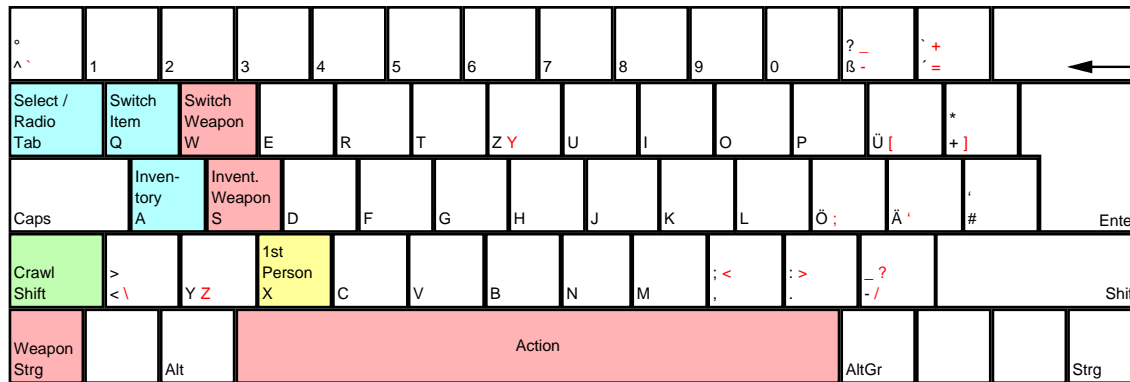

# Metal Gear Solid

deutsches Tastaturlayout / [english keyboard layout](#)

**Move:** Move / Move Objects  
**LMB:** Activate / Fire Weapon  
**RMB:** Crawl

## CHEATS taken from [dlh.net]

Add '-cheatenable' into command line of the game (mgsi.exe -cheatenable) and use the following keys in game:

Key	Effect
[F2]	God mode. Please be patient about this mode ability to switch off, so if you see life amount decreasing just press [F2] again.
[F4]	Sometimes (I haven't idea about this undeterministic work) makes infinite ammo.
[F5]	Normal view mode. Useful after F6 (see later) effect.
[F6]	Observe mode. Seems the camera places into the center of the level and you can navigate it. Use [F5] to turn back to normal mode.
[F7]	Fast level restart (NOT reload!). You will be placed at level start but will have all that you have before key press.
[F8/F9/F11/F12]	Some sort of texturing modes switching. Just experiment with this key by yourself.