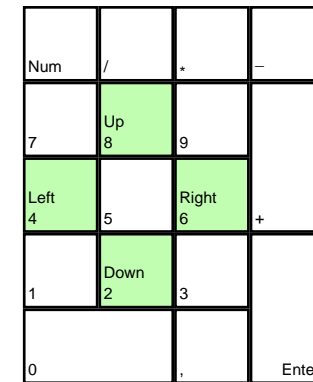

# Metal Gear Solid

deutsches Tastaturlayout / [english keyboard layout](#)

**Move:** Move / Move Objects  
**LMB:** Activate / Fire Weapon  
**RMB:** Crawl

## CHEATS taken from [dlh.net]

Add '-cheatenable' into command line of the game (mgsi.exe -cheatenable) and use the following keys in game:

Key	Effect
[F2]	God mode. Please be patient about this mode ability to switch off, so if you see life amount decreasing just press [F2] again.
[F4]	Sometimes (I haven't idea about this undeterministic work) makes infinite ammo.
[F5]	Normal view mode. Useful after F6 (see later) effect.
[F6]	Observe mode. Seems the camera places into the center of the level and you can navigate it. Use [F5] to turn back to normal mode.
[F7]	Fast level restart (NOT reload!). You will be placed at level start but will have all that you have before key press.
[F8/F9/F11/F12]	Some sort of texturing modes switching. Just experiment with this key by yourself.