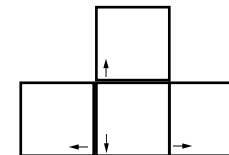

# Metal Gear Solid

deutsches Tastaturlayout / [english keyboard layout](#)

**Move:** Move / Move Objects  
**LMB:** Activate / Fire Weapon  
**RMB:** Crawl

## CHEATS taken from [dlh.net]

Add '-cheatenable' into command line of the game (mgsi.exe -cheatenable) and use the following keys in game:

Key	Effect
[F2]	God mode. Please be patient about this mode ability to switch off, so if you see life amount decreasing just press [F2] again.
[F4]	Sometimes (I haven't idea about this undeterministic work) makes infinite ammo.
[F5]	Normal view mode. Useful after F6 (see later) effect.
[F6]	Observe mode. Seems the camera places into the center of the level and you can navigate it. Use [F5] to turn back to normal mode.
[F7]	Fast level restart (NOT reload!). You will be placed at level start but will have all that you have before key press.
[F8/F9/F11/F12]	Some sort of texturing modes switching. Just experiment with this key by yourself.