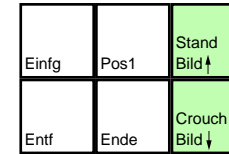

Field & Stream Trophy Hunting 4

deutsches Tastaturlayout / english keyboard layout

- Move:** Look Around
- LMB:** Fire / Use Item
- RMB:** Toggle Weapon Up/Down

more keyboard layouts:
<http://www.keycardhq.de>