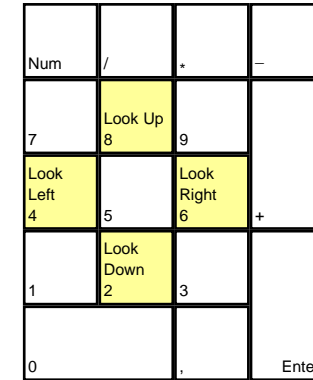

Field & Stream Trophy Hunting 4

deutsches Tastaturlayout / english keyboard layout

- Move:** Look Around
- LMB:** Fire / Use Item
- RMB:** Toggle Weapon Up/Down

more keyboard layouts:
<http://www.keycardhq.de>