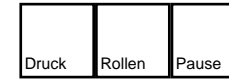

Field & Stream Trophy Hunting 4

deutsches Tastaturlayout / english keyboard layout

- Move:** Look Around
- LMB:** Fire / Use Item
- RMB:** Toggle Weapon Up/Down

more keyboard layouts:
<http://www.keycardhq.de>