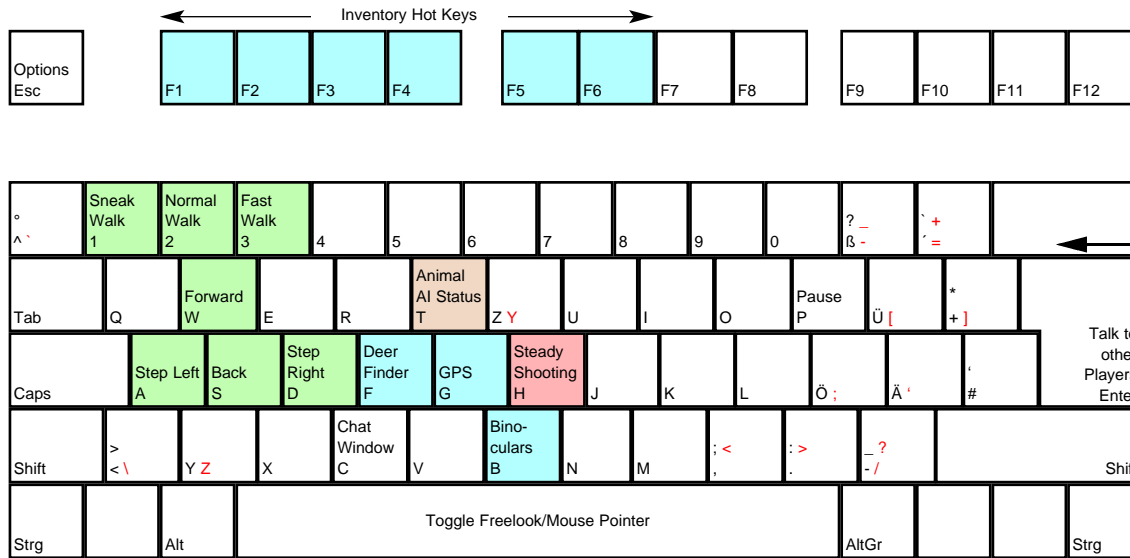

Field & Stream Trophy Hunting 4

deutsches Tastaturlayout / english keyboard layout

- Move:** Look Around
- LMB:** Fire / Use Item
- RMB:** Toggle Weapon Up/Down

more keyboard layouts:
<http://www.keycardhq.de>