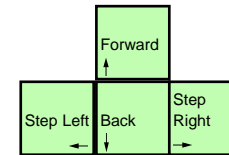

Field & Stream Trophy Hunting 4

deutsches Tastaturlayout / english keyboard layout

- Move:** Look Around
- LMB:** Fire / Use Item
- RMB:** Toggle Weapon Up/Down

more keyboard layouts:
<http://www.keycardhq.de>