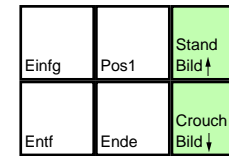

Field & Stream Trophy Hunting 5

deutsches Tastaturlayout / english keyboard layout

- Move:** Look Around
- LMB:** Fire / Use Item
- RMB:** Toggle Weapon Up/Down

more keyboard layouts:
<http://www.keycardhq.de>