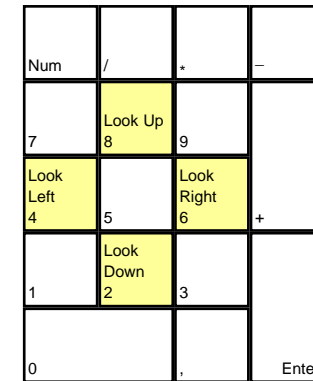

Field & Stream Trophy Hunting 5

deutsches Tastaturlayout / english keyboard layout

- Move:** Look Around
- LMB:** Fire / Use Item
- RMB:** Toggle Weapon Up/Down

more keyboard layouts:
<http://www.keycardhq.de>