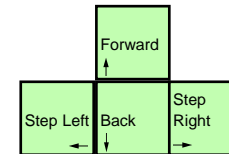

Field & Stream Trophy Hunting 5

deutsches Tastaturlayout / english keyboard layout

- Move:** Look Around
- LMB:** Fire / Use Item
- RMB:** Toggle Weapon Up/Down

more keyboard layouts:
<http://www.keycardhq.de>