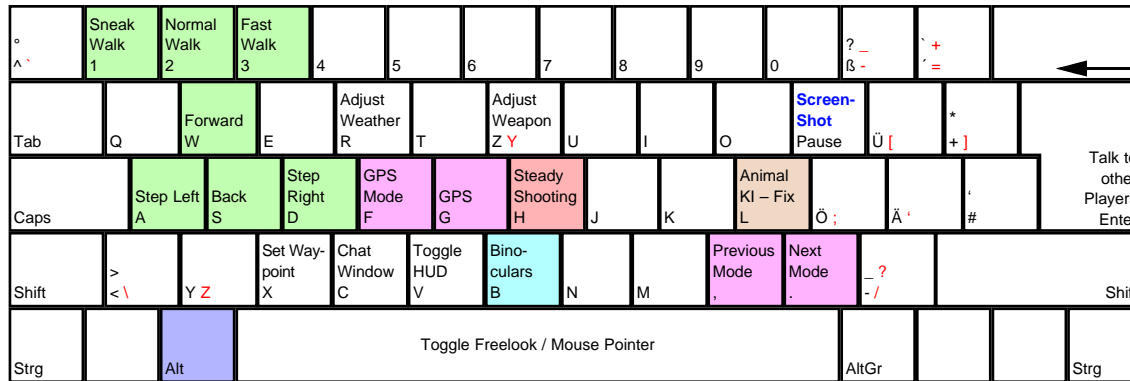

Field & Stream Trophy Hunting 5

deutsches Tastaturlayout / english keyboard layout

- Move:** Look Around
- LMB:** Fire / Use Item
- RMB:** Toggle Weapon Up/Down

more keyboard layouts:
<http://www.keycardhq.de>