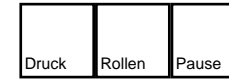

Field & Stream Trophy Hunting 5

deutsches Tastaturlayout / english keyboard layout

- Move:** Look Around
- LMB:** Fire / Use Item
- RMB:** Toggle Weapon Up/Down

more keyboard layouts:
<http://www.keycardhq.de>