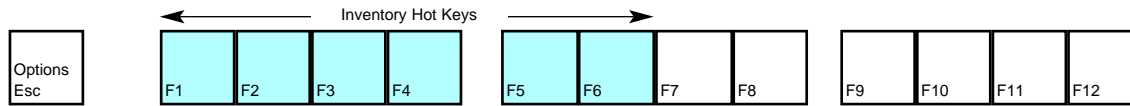

Field & Stream Trophy Hunting 5

deutsches Tastaturlayout / english keyboard layout

- Move:** Look Around
- LMB:** Fire / Use Item
- RMB:** Toggle Weapon Up/Down

more keyboard layouts:
<http://www.keycardhq.de>