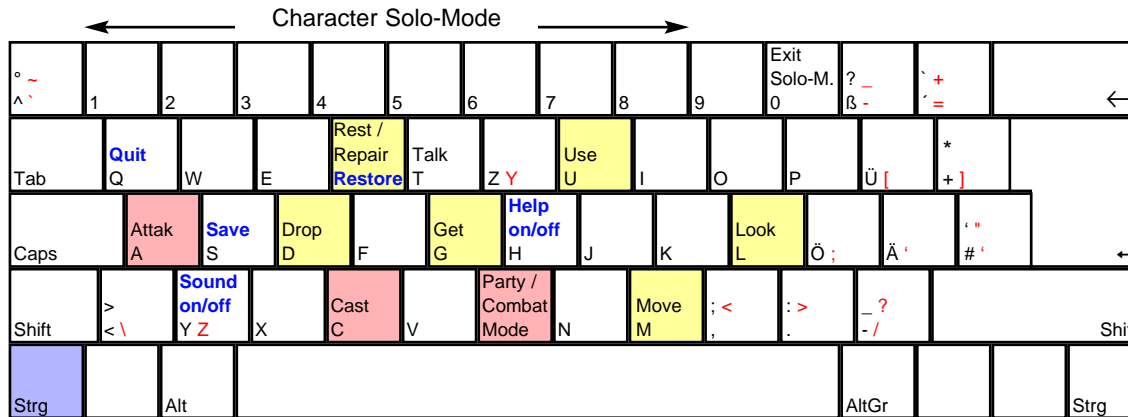

# Ultima VI The False Prophet

**USE (U)** operates any object that has some function. Among other things, it will let you open and close doors and chests, enter or exit ships, climb ladders, milk cows, mount horses, light or extinguish fires, look into telescopes or crystal balls, ring bells, eat or drink food and beverages, or play musical instruments. When using a musical instrument, you play it with the numbers 0 through 9, and press <enter> when finished.

deutsches Tastaturlayout / english keyboard layout