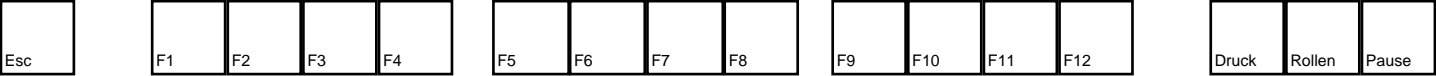

Judge Dredd: Dredd versus Death

deutsches Tastaturlayout / english keyboard layout

- Move:** Look Around
- LMB:** Fire Primary Weapon
- MMB:** Aim / Zoom
- RMB:** Change Ammo Type