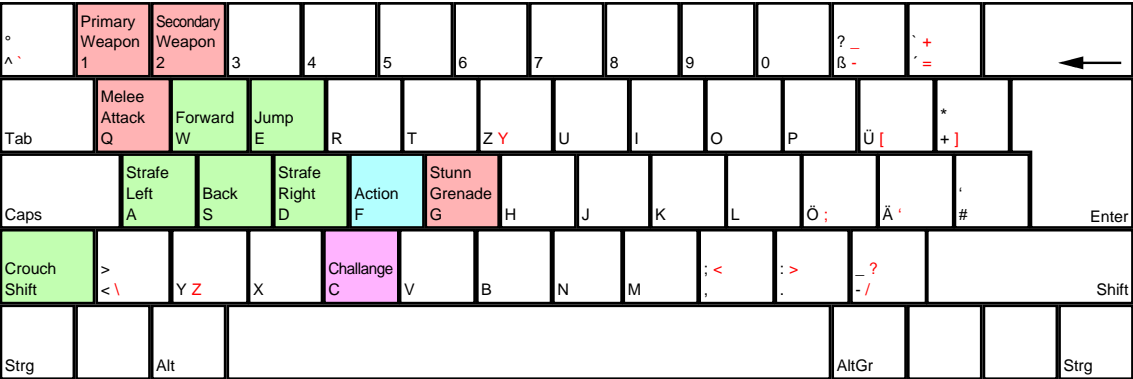

Judge Dredd: Dredd versus Death

deutsches Tastaturlayout / english keyboard layout

- Move:** Look Around
- LMB:** Fire Primary Weapon
- MMB:** Aim / Zoom
- RMB:** Change Ammo Type