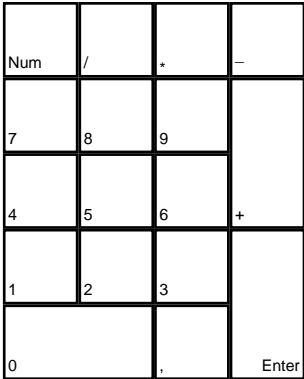

Judge Dredd: Dredd versus Death

deutsches Tastaturlayout / english keyboard layout

- Move:** Look Around
- LMB:** Fire Primary Weapon
- MMB:** Aim / Zoom
- RMB:** Change Ammo Type