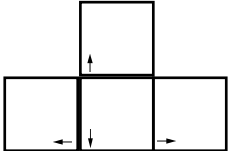

Judge Dredd: Dredd versus Death

deutsches Tastaturlayout / english keyboard layout

- Move:** Look Around
- LMB:** Fire Primary Weapon
- MMB:** Aim / Zoom
- RMB:** Change Ammo Type