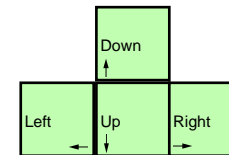

Tornado

deutsches Tastaturlayout / english keyboard layout

- Stick:** Flight Control
- B1:** Fire Weapon
- B2:** Cycle Air to Air Weapon

more keyboard layouts:
<http://www.keycardhq.de>