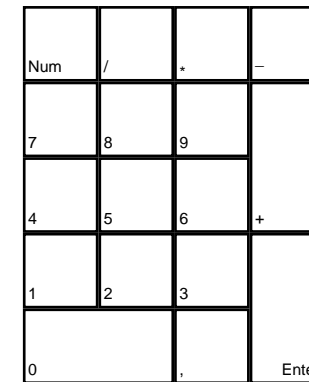

Tornado

deutsches Tastaturlayout / english keyboard layout

- Stick:** Flight Control
- B1:** Fire Weapon
- B2:** Cycle Air to Air Weapon

more keyboard layouts:
<http://www.keycardhq.de>