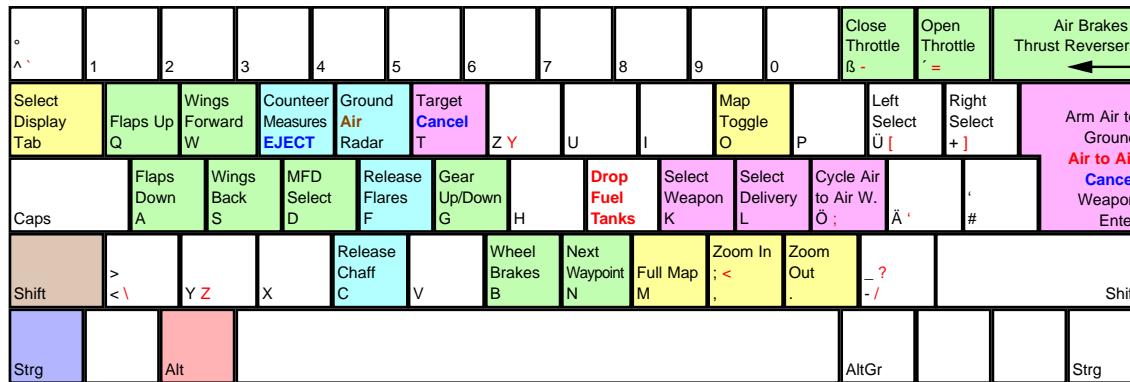

Tornado

deutsches Tastaturlayout / english keyboard layout

- Stick:** Flight Control
- B1:** Fire Weapon
- B2:** Cycle Air to Air Weapon

more keyboard layouts:
<http://www.keycardhq.de>