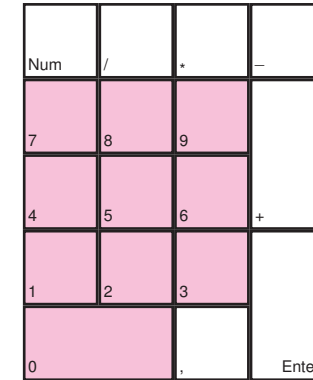

ACT of WAR

Select Hero

deutsches Tastaturlayout / english keyboard layout

LMB: Select
2 x LMB: select same Units
Wheel: Zoom

more keyboard layouts:
<http://www.keycardhq.de>