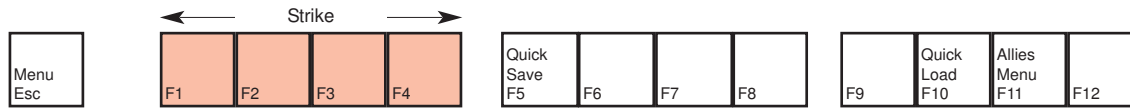

ACT of WAR

Select Hero

deutsches Tastaturlayout / english keyboard layout

LMB: Select
2 x LMB: select same Units
Wheel: Zoom

more keyboard layouts:
<http://www.keycardhq.de>