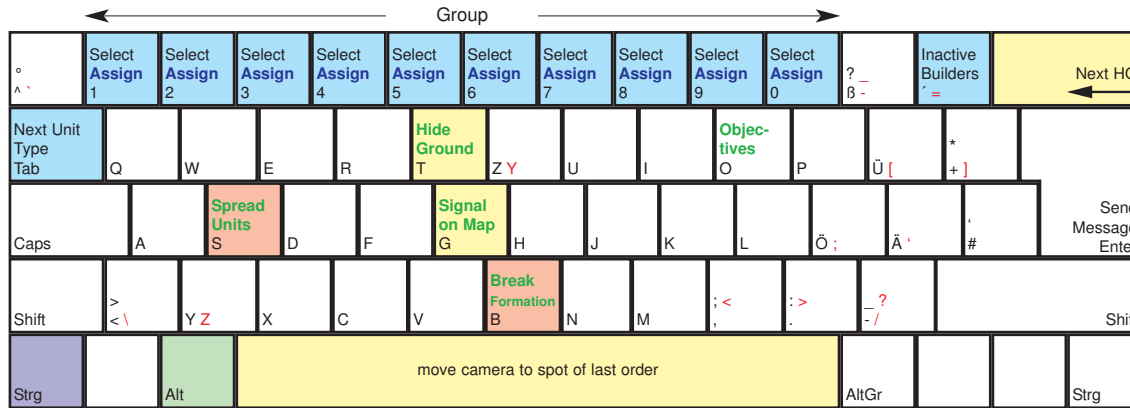

ACT of WAR

Select Hero

deutsches Tastaturlayout / english keyboard layout

LMB: Select
2 x LMB: select same Units
Wheel: Zoom

more keyboard layouts:
<http://www.keycardhq.de>