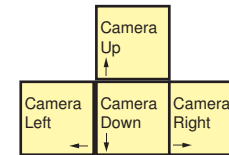

ACT of WAR

Select Hero

deutsches Tastaturlayout / english keyboard layout

LMB: Select
2 x LMB: select same Units
Wheel: Zoom

more keyboard layouts:
<http://www.keycardhq.de>