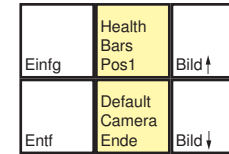

ACT of WAR

Select Hero

deutsches Tastaturlayout / english keyboard layout

LMB: Select
2 x LMB: select same Units
Wheel: Zoom

more keyboard layouts:
<http://www.keycardhq.de>