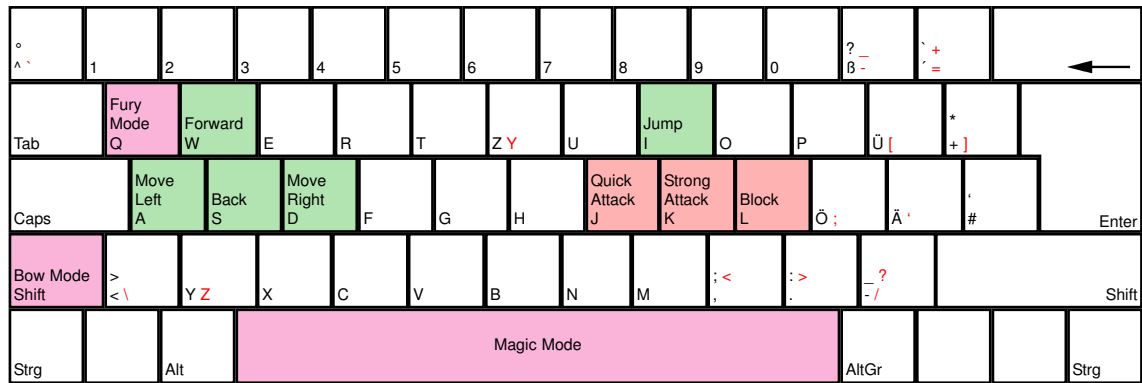

# Eragon

deutsches Tastaturlayout / english keyboard layout

more keyboard layouts:  
<http://www.keycardhq.de>