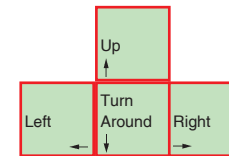

Fahrenheit

deutsches Tastaturlayout / english keyboard layout

LMB+Move: swing camera / perform action
MMB+Move: first person view
RMB+Move: camera switch / turn camera

Action Keys