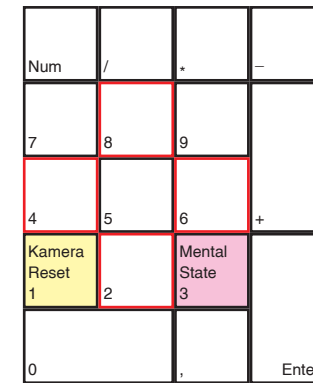

Fahrenheit

deutsches Tastaturlayout / english keyboard layout

LMB+Move: swing camera / perform action
MMB+Move: first person view
RMB+Move: camera switch / turn camera

Action Keys