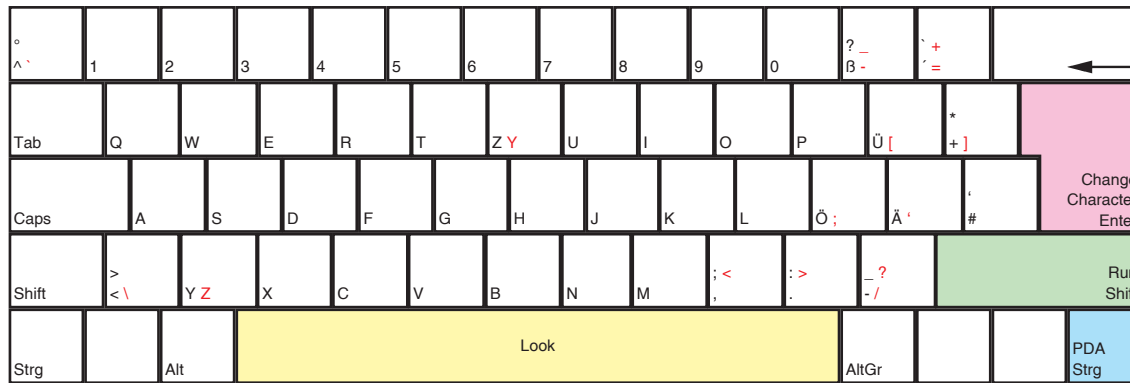

Fahrenheit

deutsches Tastaturlayout / english keyboard layout

LMB+Move: swing camera / perform action
MMB+Move: first person view
RMB+Move: camera switch / turn camera

Action Keys