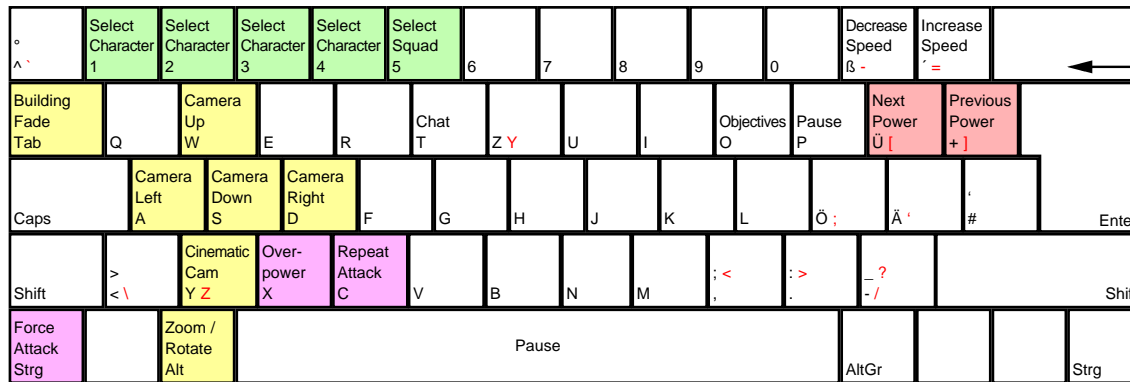

Freedom Force

deutsches Tastaturlayout / english keyboard layout

- Move:** Move Camera
- LMB:** Attack / Move
- RMB:** Command Menu / Overpower-Underpower (in Command Menu)

more keyboard layouts:
<http://www.keycardhq.de>