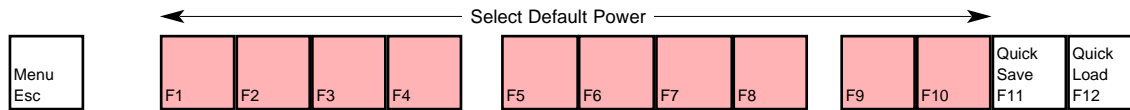

Freedom Force

deutsches Tastaturlayout / english keyboard layout

- Move:** Move Camera
- LMB:** Attack / Move
- RMB:** Command Menu / Overpower-Underpower (in Command Menu)

more keyboard layouts:
<http://www.keycardhq.de>