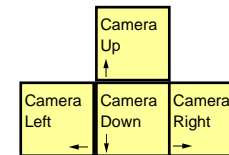

Freedom Force

deutsches Tastaturlayout / english keyboard layout

- Move:** Move Camera
- LMB:** Attack / Move
- RMB:** Command Menu / Overpower-Underpower (in Command Menu)

more keyboard layouts:
<http://www.keycardhq.de>