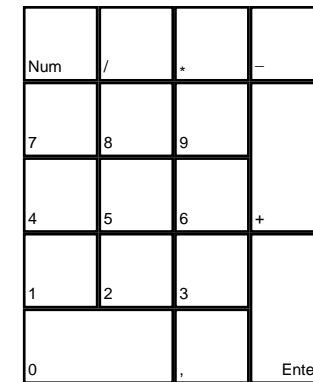

Freedom Force

deutsches Tastaturlayout / english keyboard layout

- Move:** Move Camera
- LMB:** Attack / Move
- RMB:** Command Menu / Overpower-Underpower (in Command Menu)

more keyboard layouts:
<http://www.keycardhq.de>