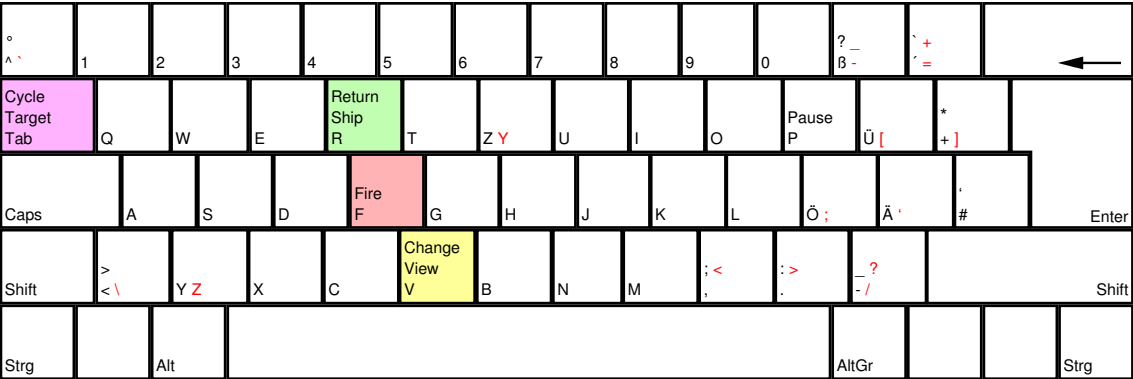

Sid Meier's **Pirates!** – land battles

more keyboard layouts:
<http://www.keycardhq.de>

Sid Meier's **Pirates!** – mini games controls

dancing with the governor's daughter

Pause P	Num	/	*	-
Circle Left 7	Forward 8	Circle Right 9		
Left 4	5	Right 6	+	
Circle Left 1	Back 2	Circle Right 3		
0	.		Enter	

dueling

Pause P	Num	/	*	-
Chop 7	Jump 8	9		
Thrust 4	Parry 5	Taunt 6	+	
Slash 1	Duck 2	3		
0	.		Enter	

sneaking into/out of towns

Pause P	Num	/	*	-
7	Forward 8	9		
Left 4	5	Right 6	+	
1	Back 2	3		
0	.		Enter	

Run
Shift