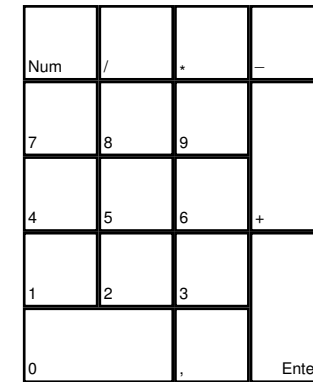

Second Sight

deutsches Tastaturlayout / english keyboard layout

- Move:** Look around / dynamic camera
- LMB:** Fire weapon / use psi power / move object
- RMB:** Lock on to target
- Wheel Up:** Choose weapon
- Wheel Down:** Choose psi power