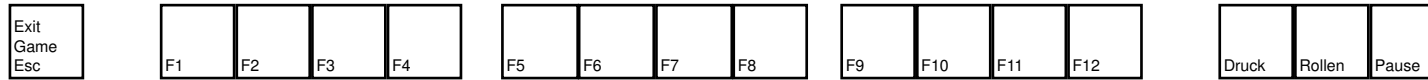

Second Sight

deutsches Tastaturlayout / english keyboard layout

- Move:** Look around / dynamic camera
- LMB:** Fire weapon / use psi power / move object
- RMB:** Lock on to target
- Wheel Up:** Choose weapon
- Wheel Down:** Choose psi power