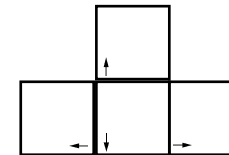

Second Sight

deutsches Tastaturlayout / english keyboard layout

- Move:** Look around / dynamic camera
- LMB:** Fire weapon / use psi power / move object
- RMB:** Lock on to target
- Wheel Up:** Choose weapon
- Wheel Down:** Choose psi power