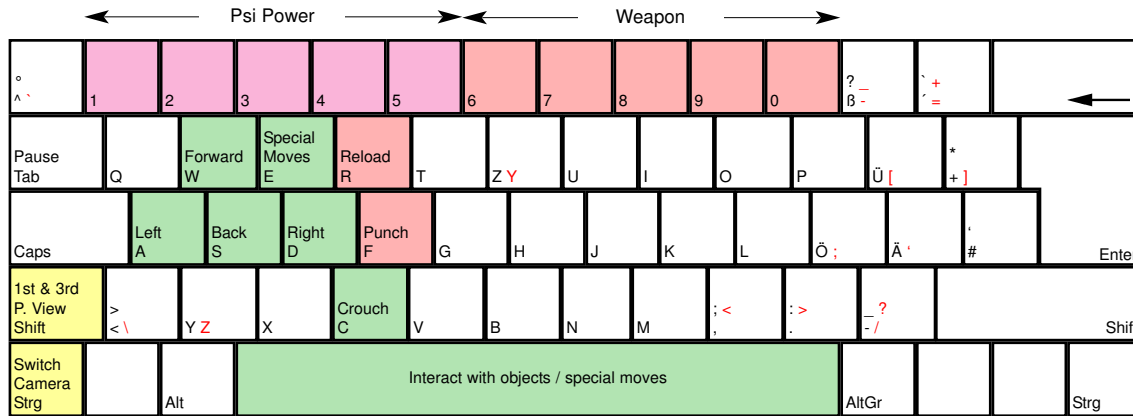

Second Sight

deutsches Tastaturlayout / english keyboard layout

- Move:** Look around / dynamic camera
- LMB:** Fire weapon / use psi power / move object
- RMB:** Lock on to target
- Wheel Up:** Choose weapon
- Wheel Down:** Choose psi power