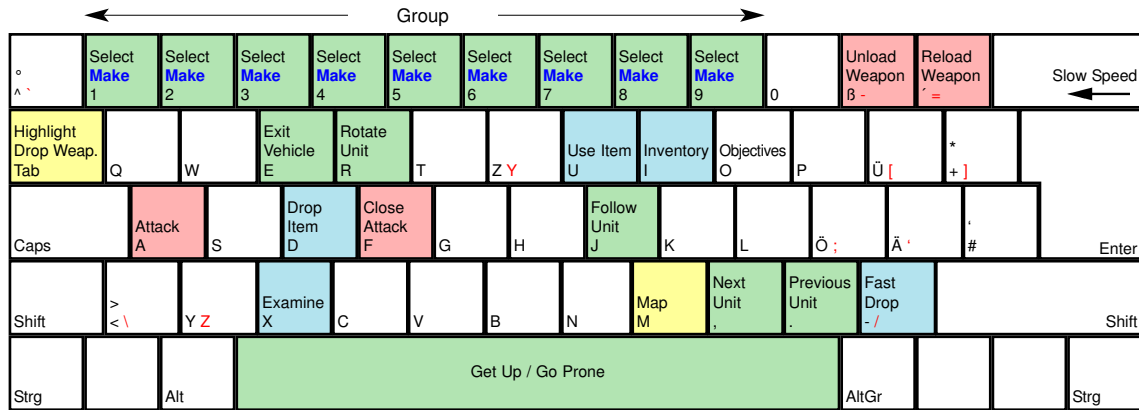

Soldiers Heroes of World War II

deutsches Tastaturlayout / english keyboard layout

- Move:** Aim
- LMB:** Select Unit / Perform Action / Fire
- RMB:** Deselect Unit / Switch Weapon / Switch Weapon