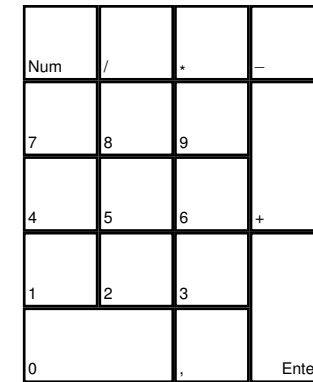

Soldiers Heroes of World War II

deutsches Tastaturlayout / english keyboard layout

- Move:** Aim
- LMB:** Select Unit / Perform Action / Fire
- RMB:** Deselect Unit / Switch Weapon / Switch Weapon