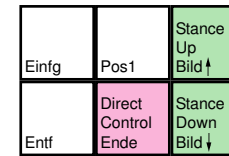

Soldiers Heroes of World War II

deutsches Tastaturlayout / english keyboard layout

- Move:** Aim
- LMB:** Select Unit / Perform Action / Fire
- RMB:** Deselect Unit / Switch Weapon / Switch Weapon