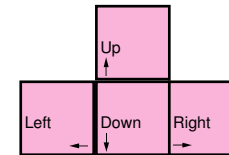

Soldiers Heroes of World War II

deutsches Tastaturlayout / english keyboard layout

- Move:** Aim
- LMB:** Select Unit / Perform Action / Fire
- RMB:** Deselect Unit / Switch Weapon / Switch Weapon