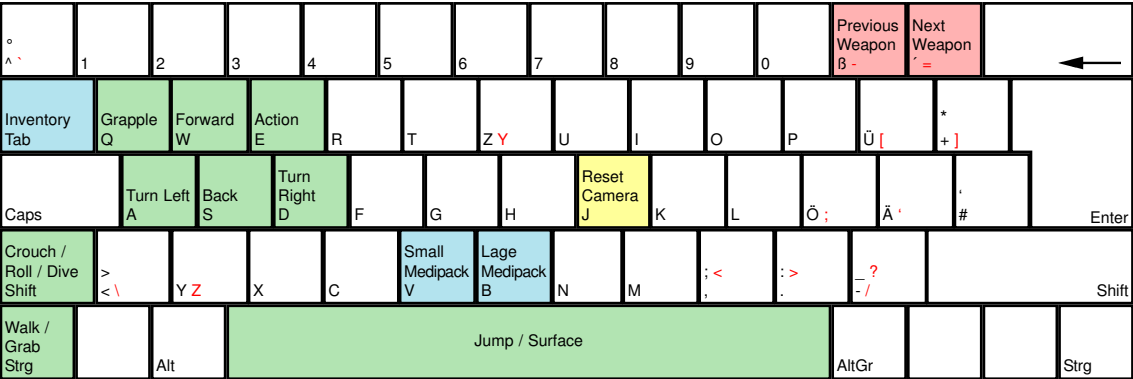

Tomb Raider: Anniversary

- **Move:** Rotate Camera
- **LMB:** Fire Weapon
- **Wheel:** Cycle through Weapons